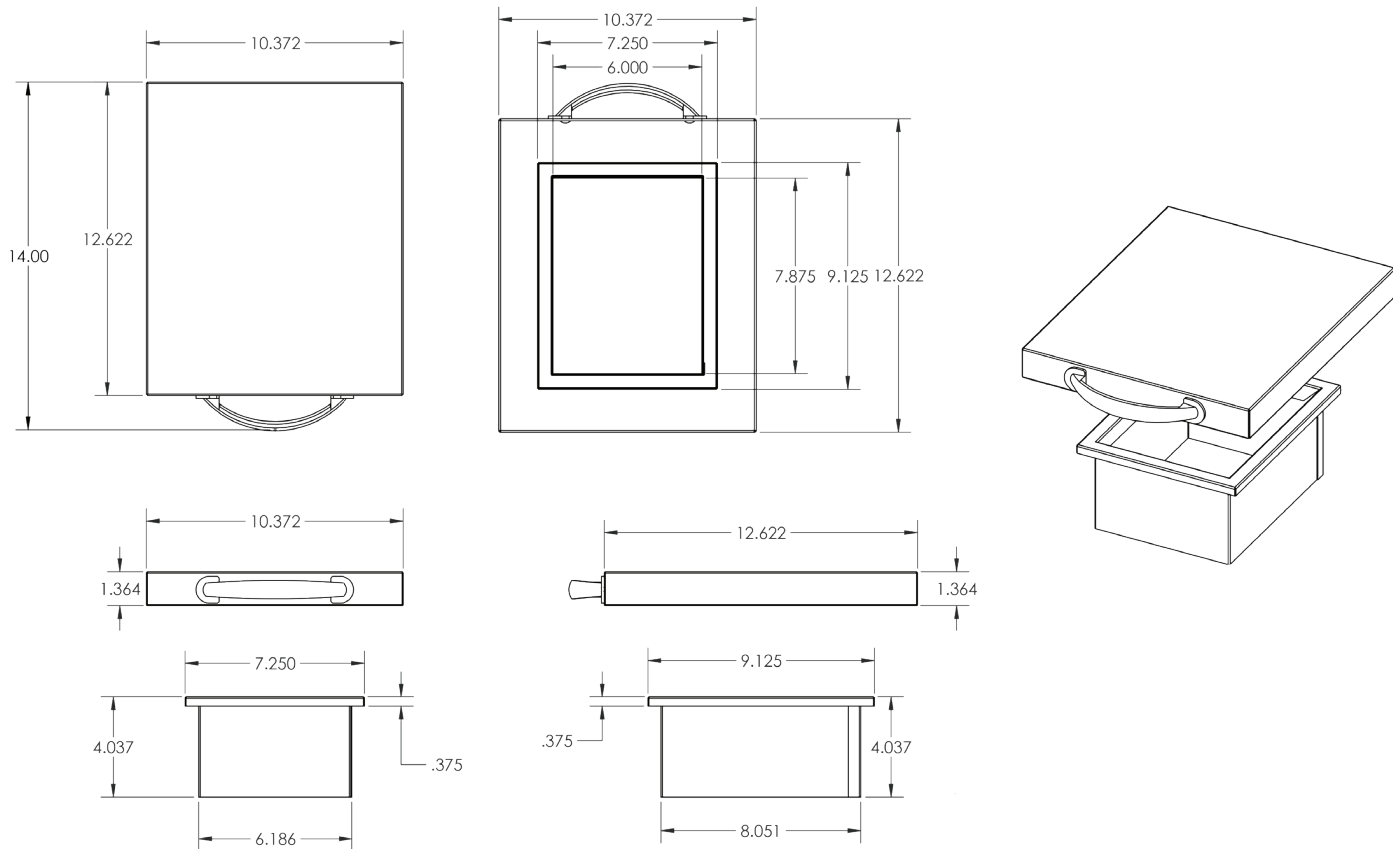

TrueFlame 14x10" Trash Chute

SKU: TF-TC-14

Recommended Cut-Out:
6³/₈" W x 4¹/₄" H x 8³/₈" D

NOTES

DISCLAIMER

We recommend adding a 1/4" (.25) to the inner dimension to ensure the unit fits properly in the build out.